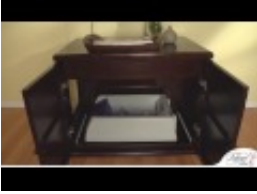

Published based on [Cat Litter Box Furniture from The Refined Feline](#)

Cat Litter Box Furniture from The Refined Feline

Refined Cat Litter Box <http://www.therefinedefeline.com/Cat-litter-box-furniture.htm>

This beautiful wood cat litter box is both sturdy and functional. It includes hinged doors, sliding tray for litter removal, top storage drawer, and reversible walls for left or right entry. Constructed in pine wood and ply with pine veneer. Matches your home decor and hides unsightly litter trays.